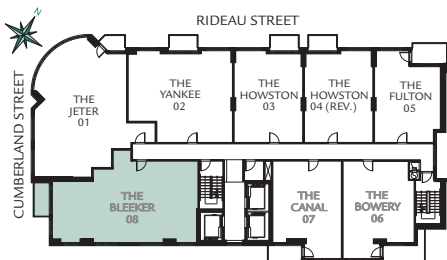

THE

Bleeker

2 bed + den

1,185 square feet
unit 08

23RD - 26TH FLOORS

Plans and specifications are subject to change without notice. Bulkheads and dropped ceilings will be added as required for mechanical, electrical and structural elements. Actual usable floor space may vary from the stated floor area. E. & O.E.

CLARIDGE
PLAZA