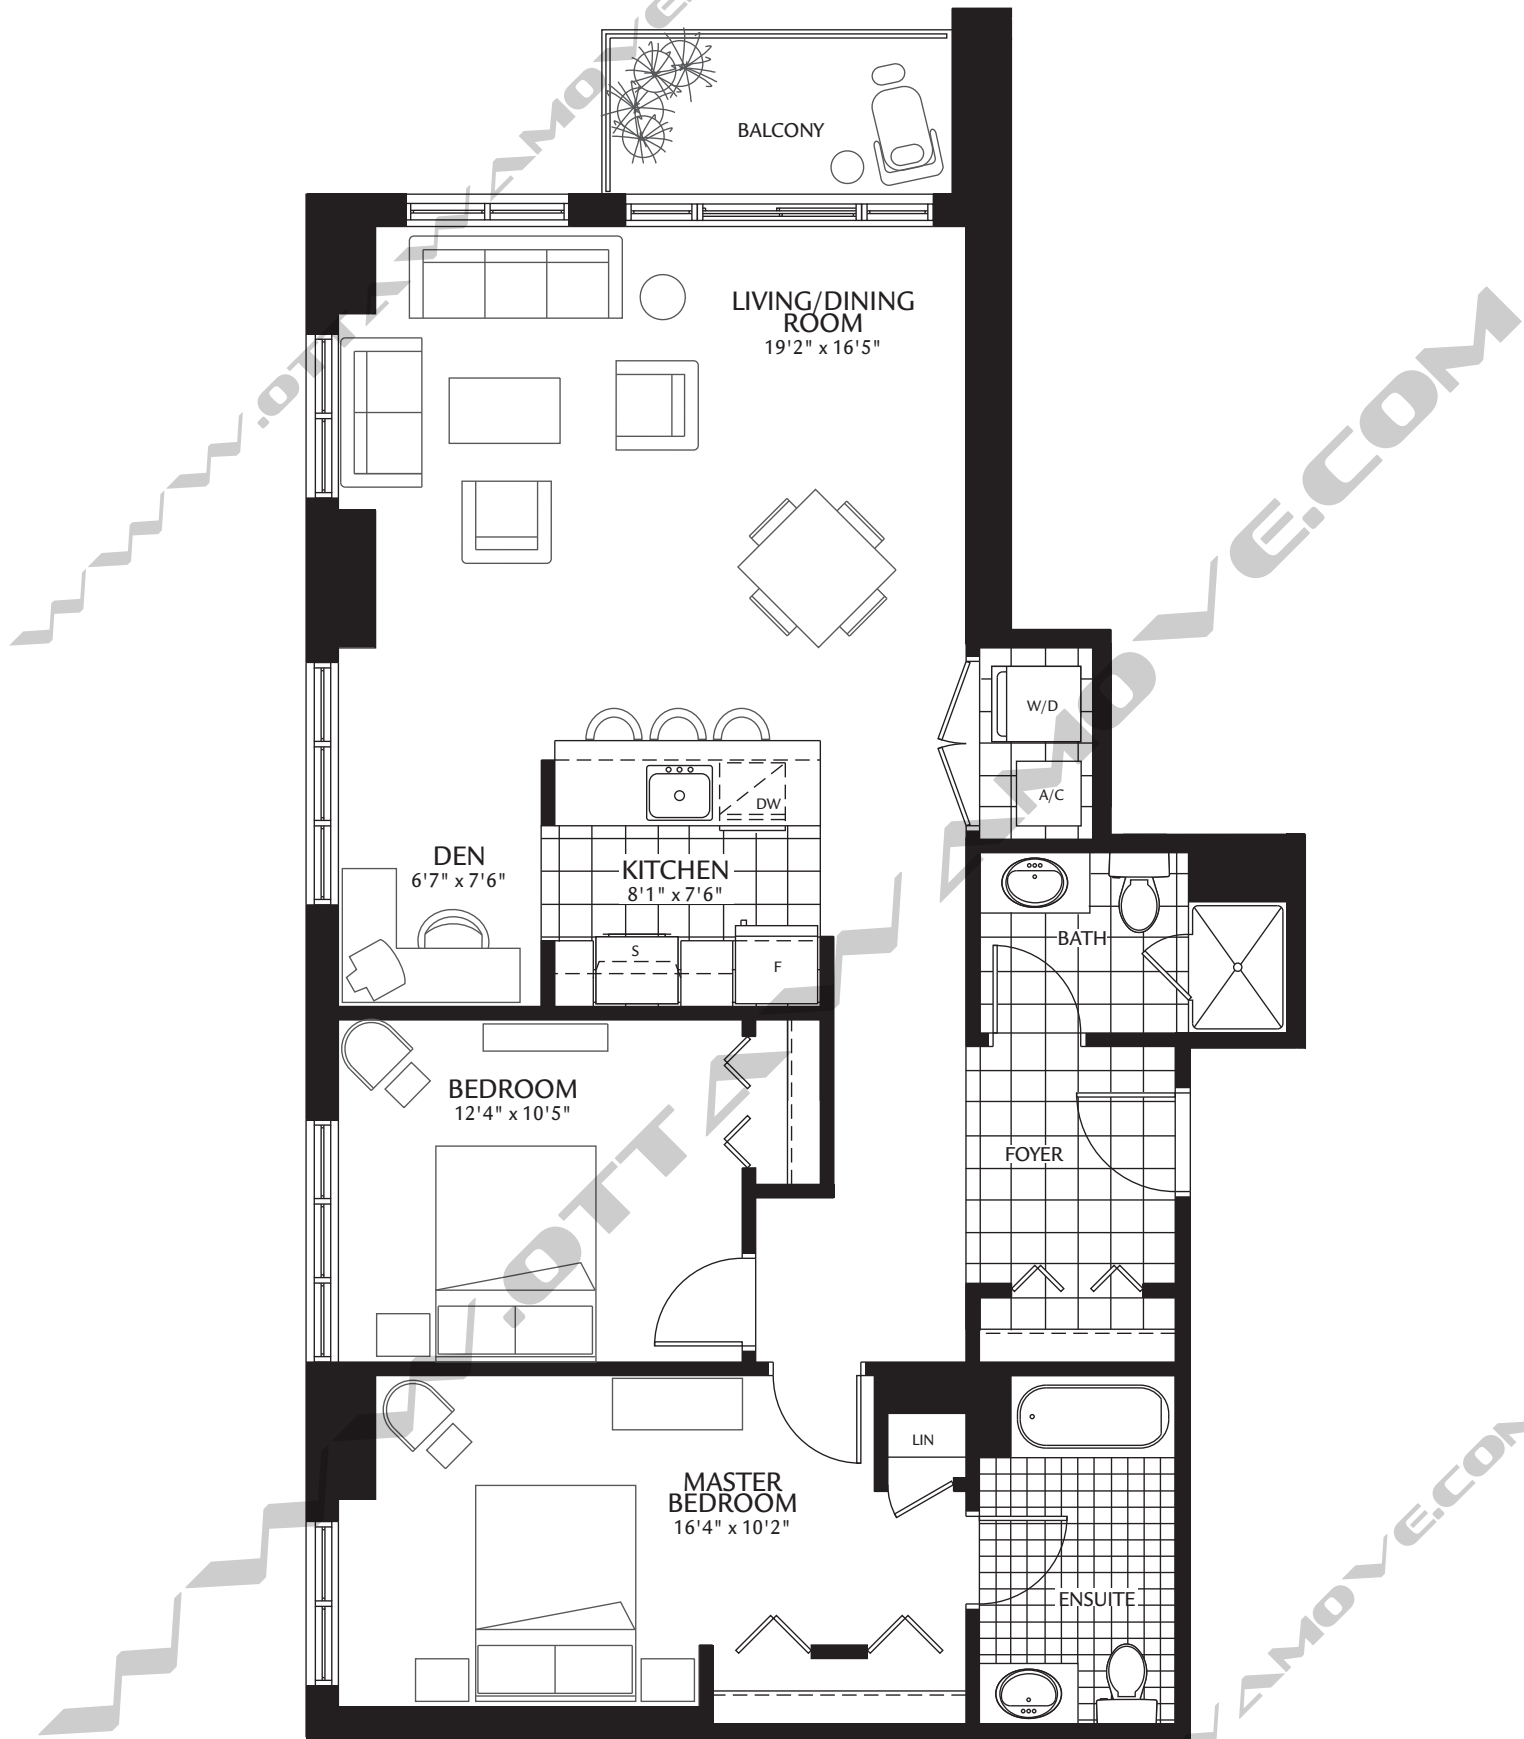

THE

Bleeker

2 bed + den

1,185 square feet
unit 08

23RD - 26TH FLOORS

Plans and specifications are subject to change without notice. Bulkheads and dropped ceilings will be added as required for mechanical, electrical and structural elements. Actual usable floor space may vary from the stated floor area. E. & O.E.

CLARIDGE
PLAZA