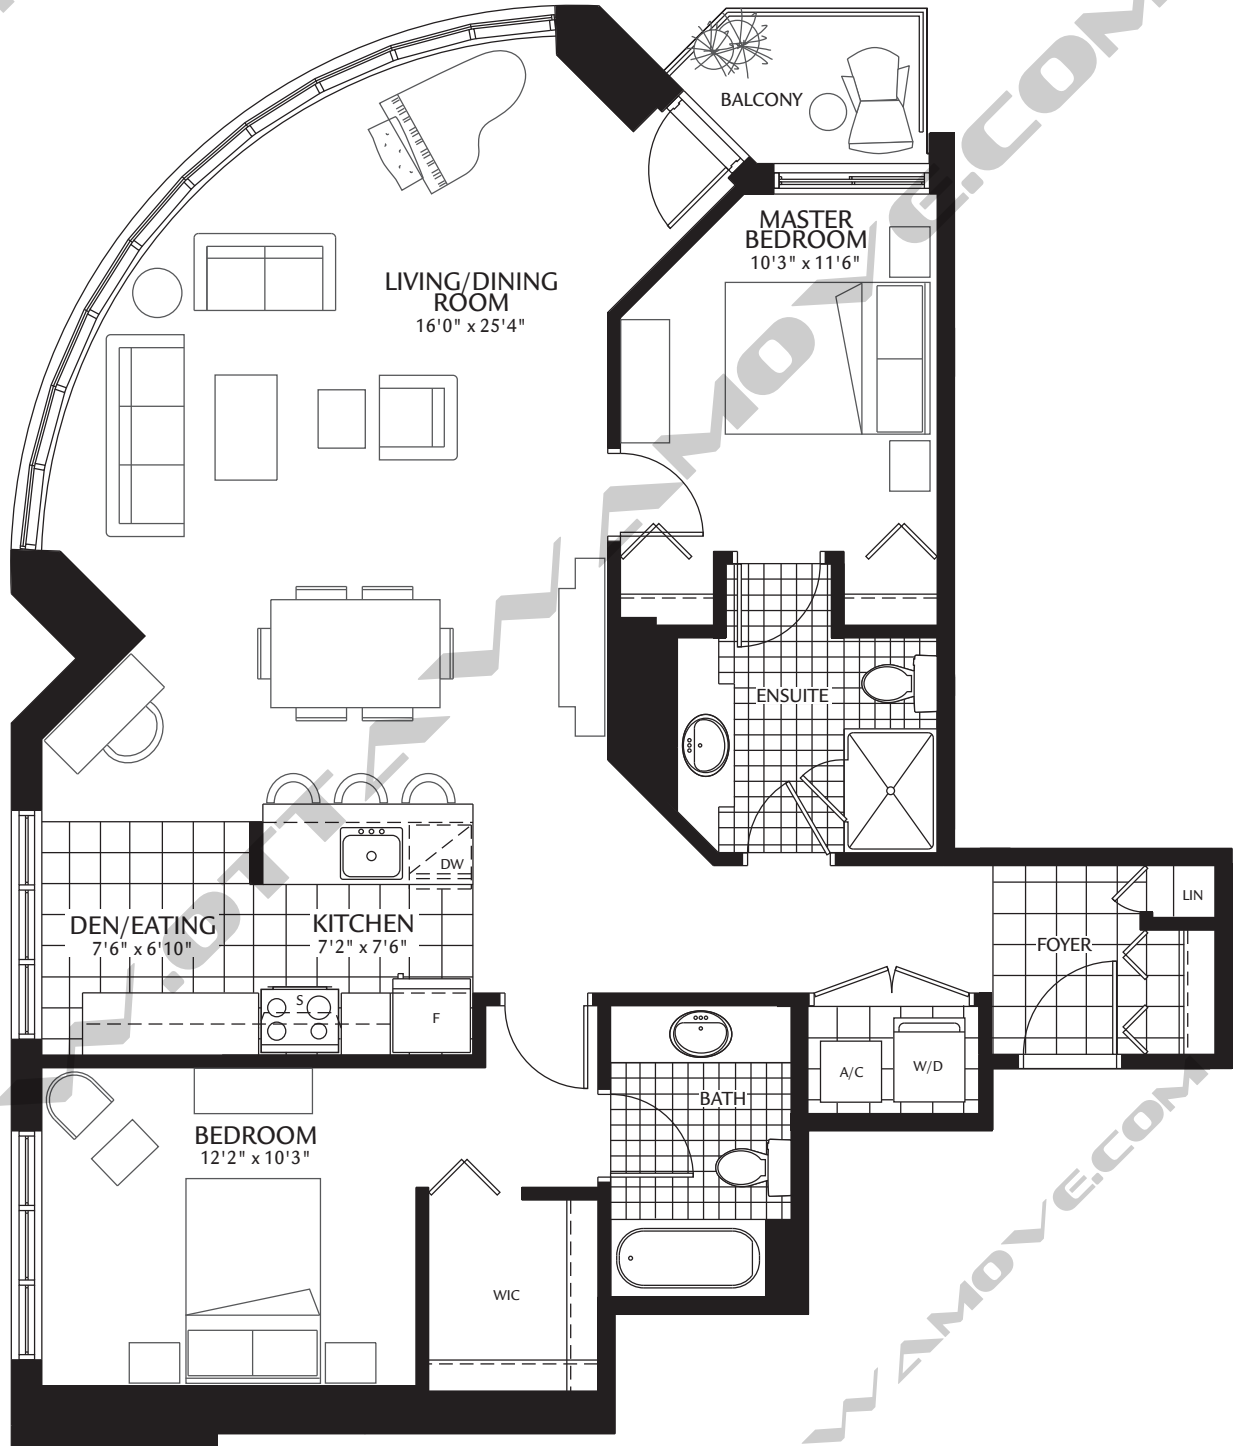

THE

Jeter

2 bed + den

1,280 square feet
unit on

2ND - 26TH FLOORS