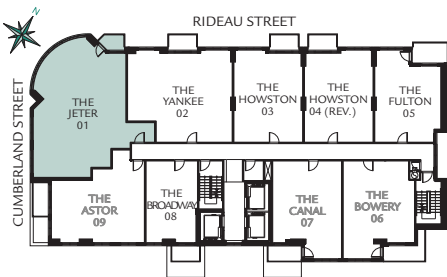

THE

Jeter

2 bed + den

1,280 square feet
unit on

2ND - 26TH FLOORS