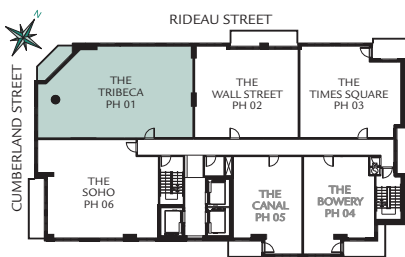

THE

Tribeca

2 bed + den

1,415 square feet
unit PH01

PH1-PH2 FLOORS

Plans and specifications are subject to change without notice. Bulkheads and dropped ceilings will be added as required for mechanical, electrical and structural elements. Actual usable floor space may vary from the stated floor area. E. & O.E.

CLARIDGE
PLAZA