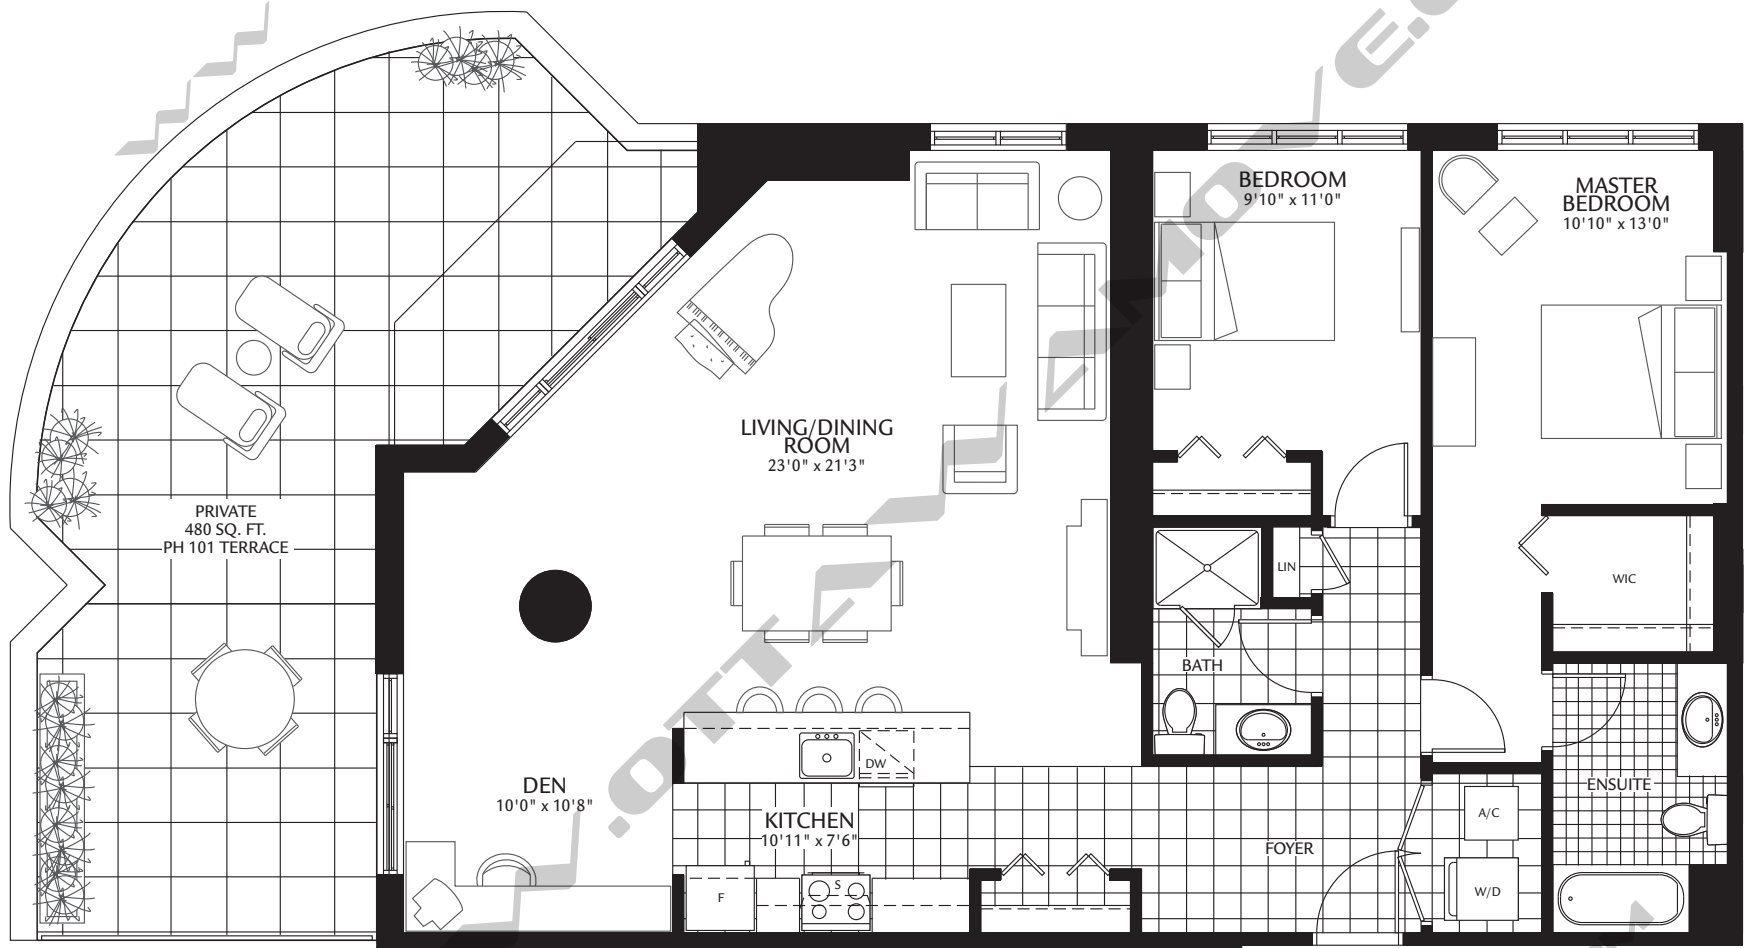

THE

Tribeca

2 bed + den

1,415 square feet
unit PH01

PH1-PH2 FLOORS

Plans and specifications are subject to change without notice. Bulkheads and dropped ceilings will be added as required for mechanical, electrical and structural elements. Actual usable floor space may vary from the stated floor area. E. & O.E.

CLARIDGE
PLAZA