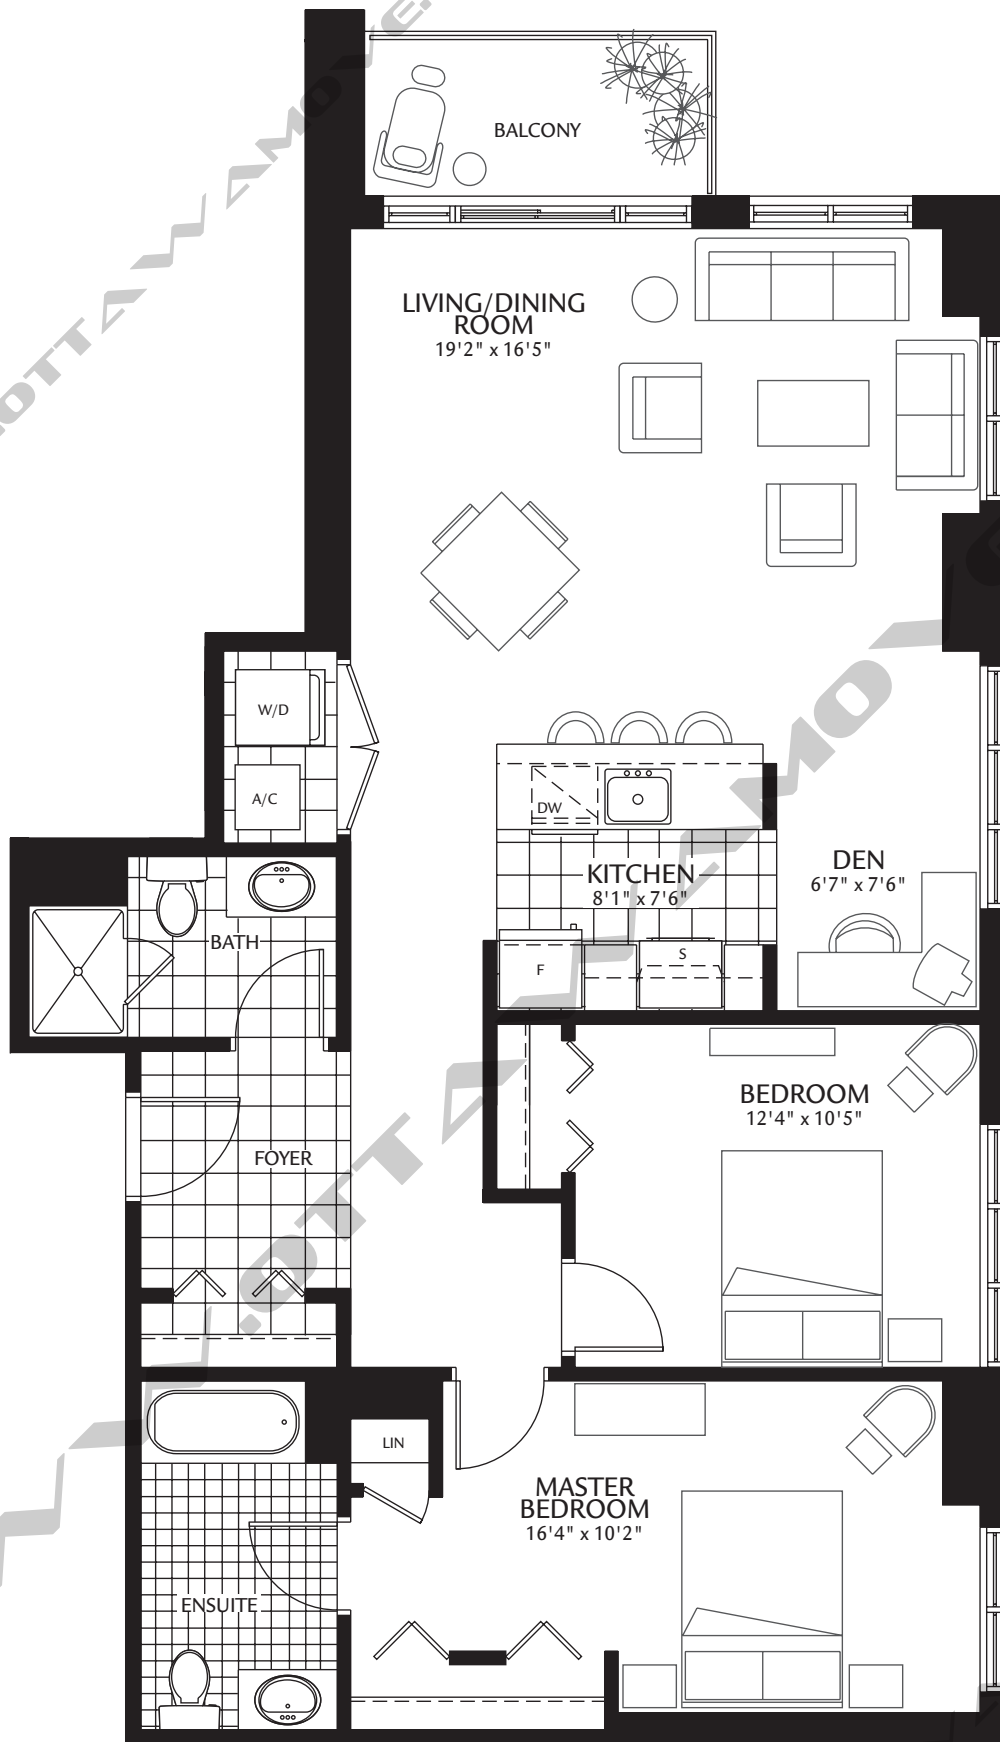

THE

Bleeker

2 bed + den

1,185 square feet
unit 08

23RD - 26TH FLOORS

Plans and specifications are subject to change without notice. Bulkheads and dropped ceilings will be added as required for mechanical, electrical and structural elements. Actual usable floor space may vary from the stated floor area. E. & O.E.

CLARIDGE
PLAZA