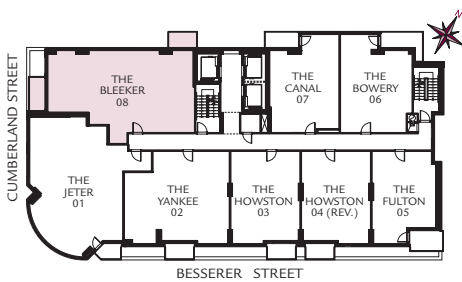

THE

Bleeker

2 bed + den

1,185 square feet
unit 08

23RD - 26TH FLOORS

Plans and specifications are subject to change without notice. Bulkheads and dropped ceilings will be added as required for mechanical, electrical and structural elements. Actual usable floor space may vary from the stated floor area. E. & O.E.

CLARIDGE
PLAZA