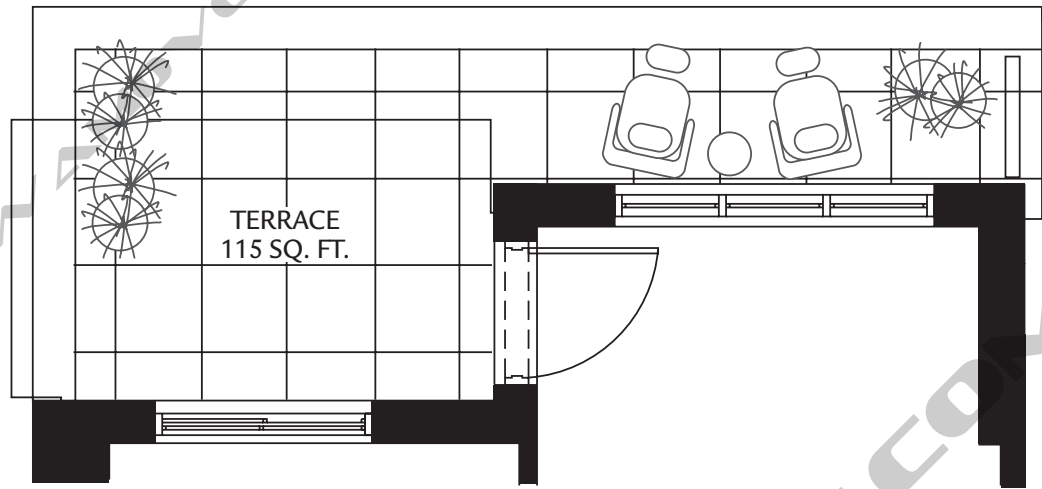

THE

Fulton

1 bed

625 square feet
unit 05

CLARIDGE
PLAZA

Plans and specifications are subject to change without notice. Bulkheads and dropped ceilings will be added as required for mechanical, electrical and structural elements. Actual usable floor space may vary from the stated floor area. E. & O.E.