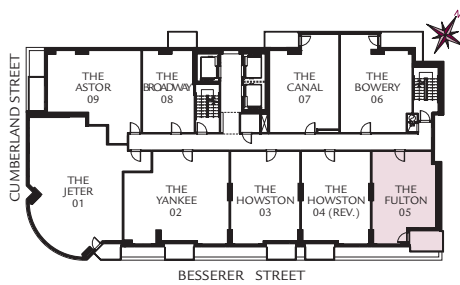

THE

Fulton

1 bed

625 square feet
unit 05

CLARIDGE
PLAZA

Plans and specifications are subject to change without notice. Bulkheads and dropped ceilings will be added as required for mechanical, electrical and structural elements. Actual usable floor space may vary from the stated floor area. E. & O.E.