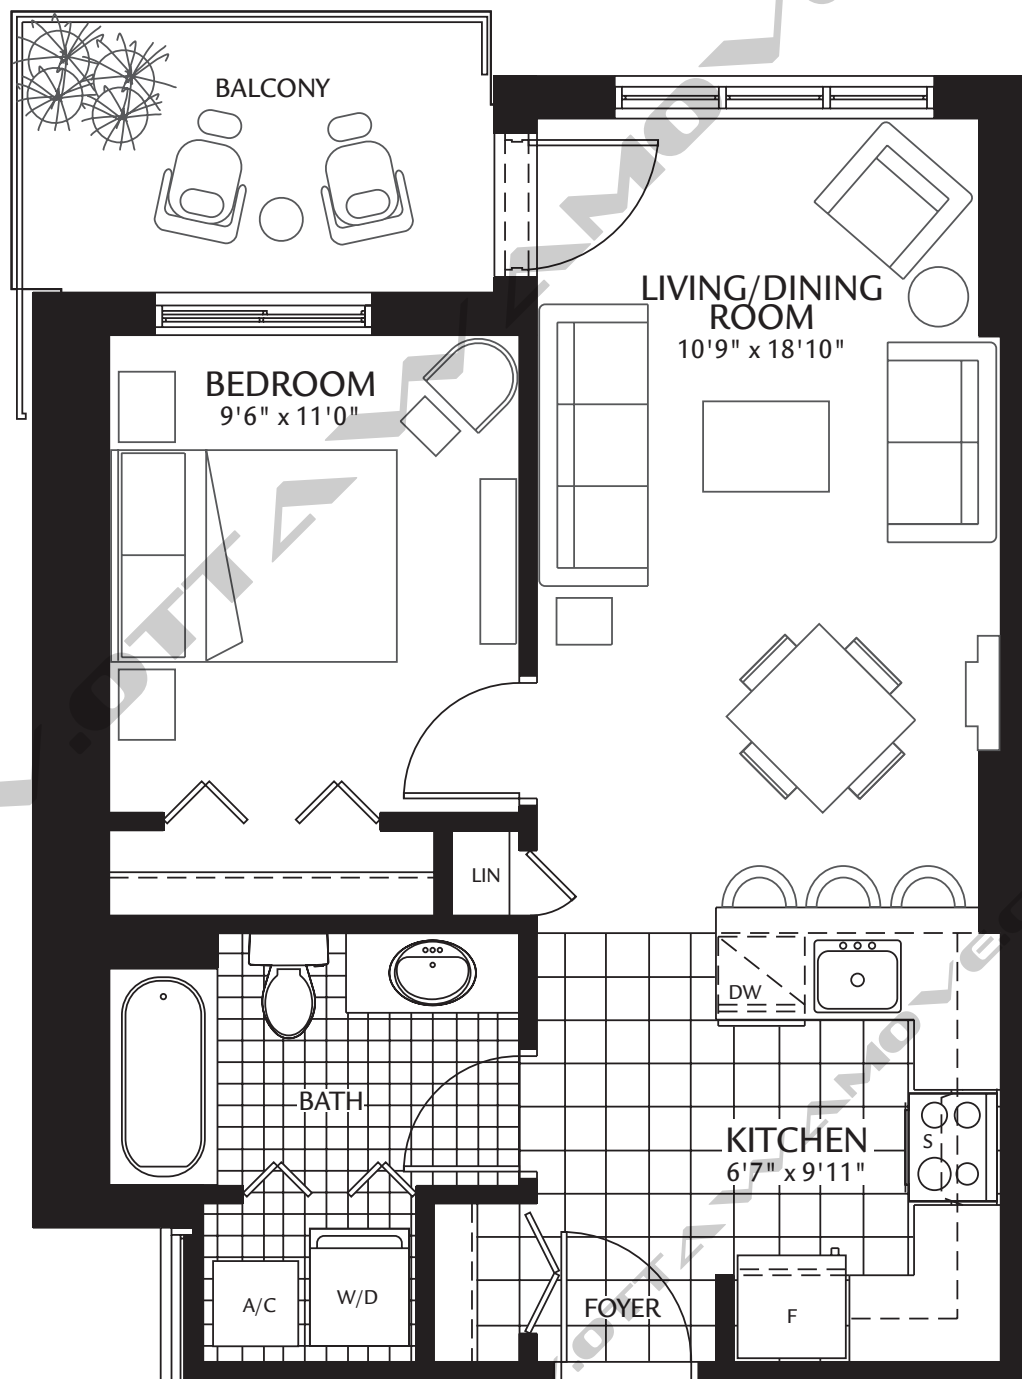

THE

Fulton

1 bed

625 square feet
unit 05

CLARIDGE
PLAZA

Plans and specifications are subject to change without notice. Bulkheads and dropped ceilings will be added as required for mechanical, electrical and structural elements. Actual usable floor space may vary from the stated floor area. E. & O.E.