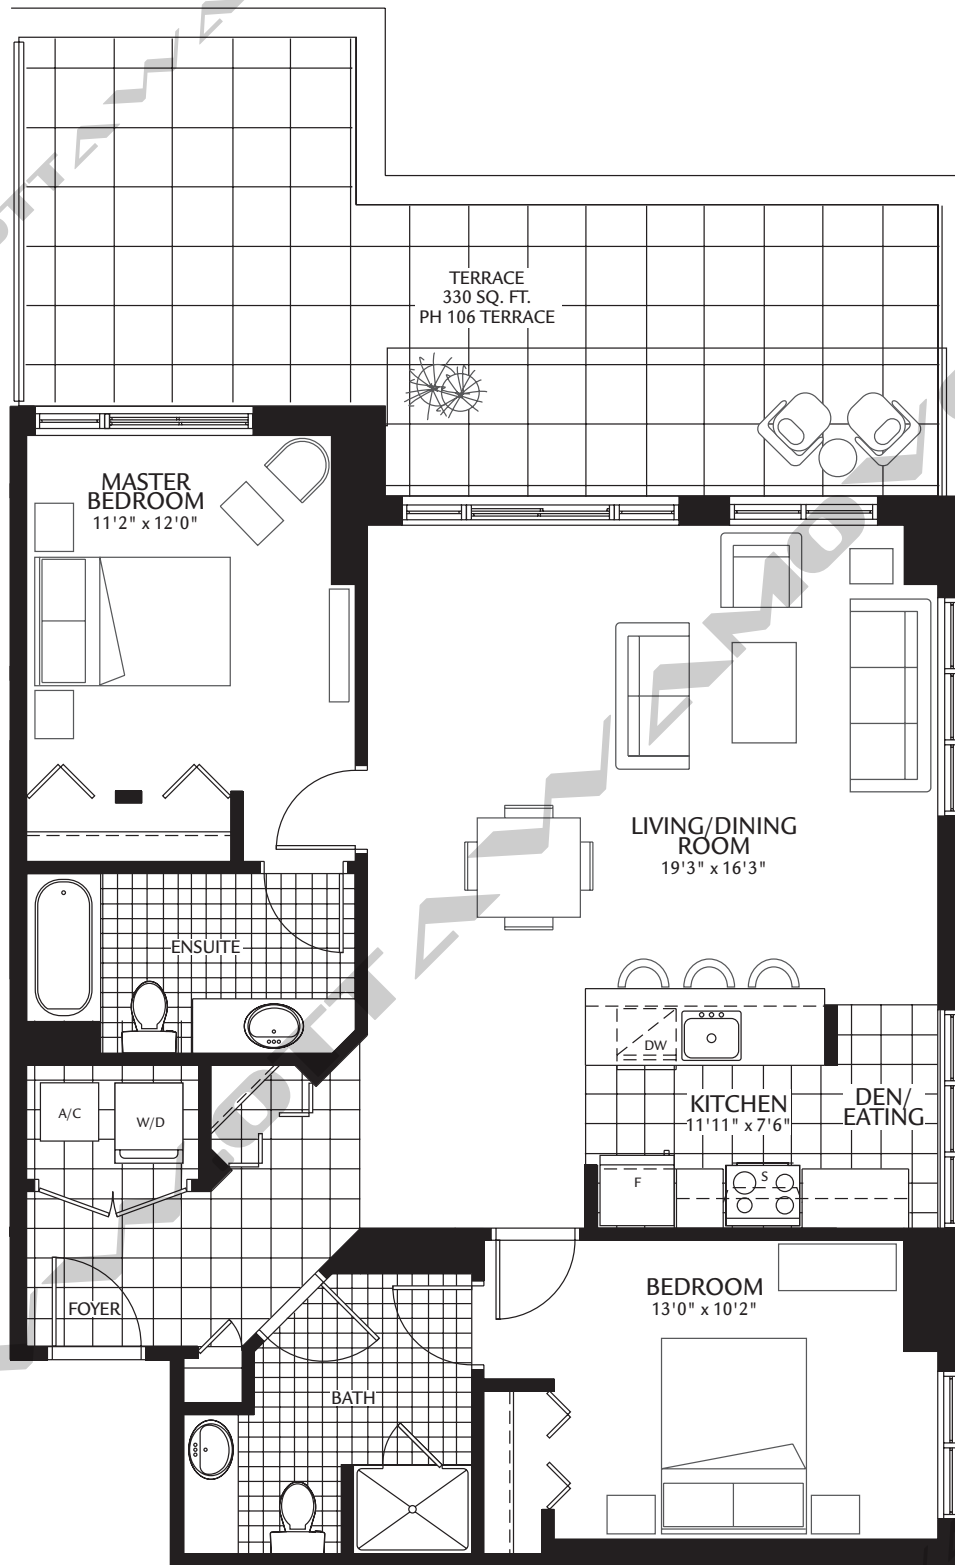

THE

Soho

2 bed + den

1,170 square feet
unit 06

PH1-PH2 FLOORS

CLARIDGE
PLAZA

Plans and specifications are subject to change without notice. Bulkheads and dropped ceilings will be added as required for mechanical, electrical and structural elements. Actual usable floor space may vary from the stated floor area. E. & O.E.