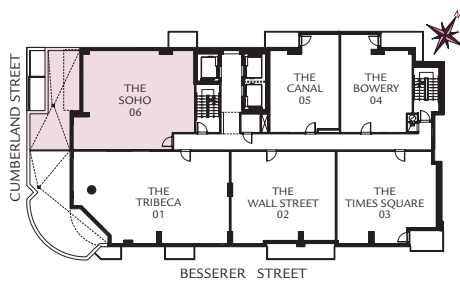

THE

Soho

2 bed + den

1,170 square feet
unit 06

PH1-PH2 FLOORS

CLARIDGE
PLAZA

Plans and specifications are subject to change without notice. Bulkheads and dropped ceilings will be added as required for mechanical, electrical and structural elements. Actual usable floor space may vary from the stated floor area. E. & O.E.