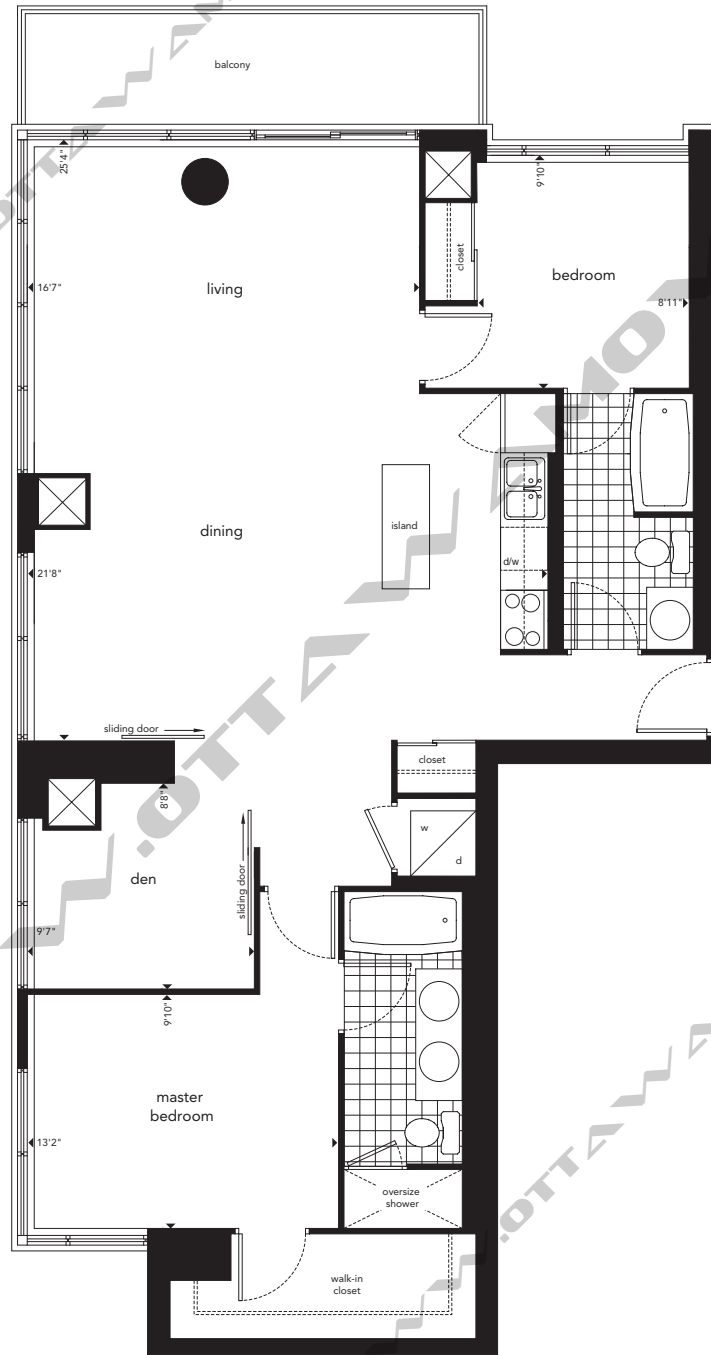

sky 1

1,264 sq.ft.

balcony 104 sq.ft. | total 1,368 sq.ft.

PH 01 | levels 19-22 | two bedroom + den | northeast view