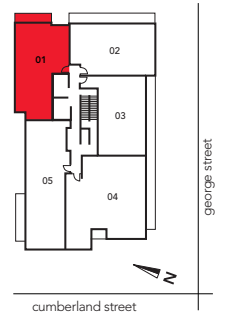

the east market
PHASE 3
THE TOWER