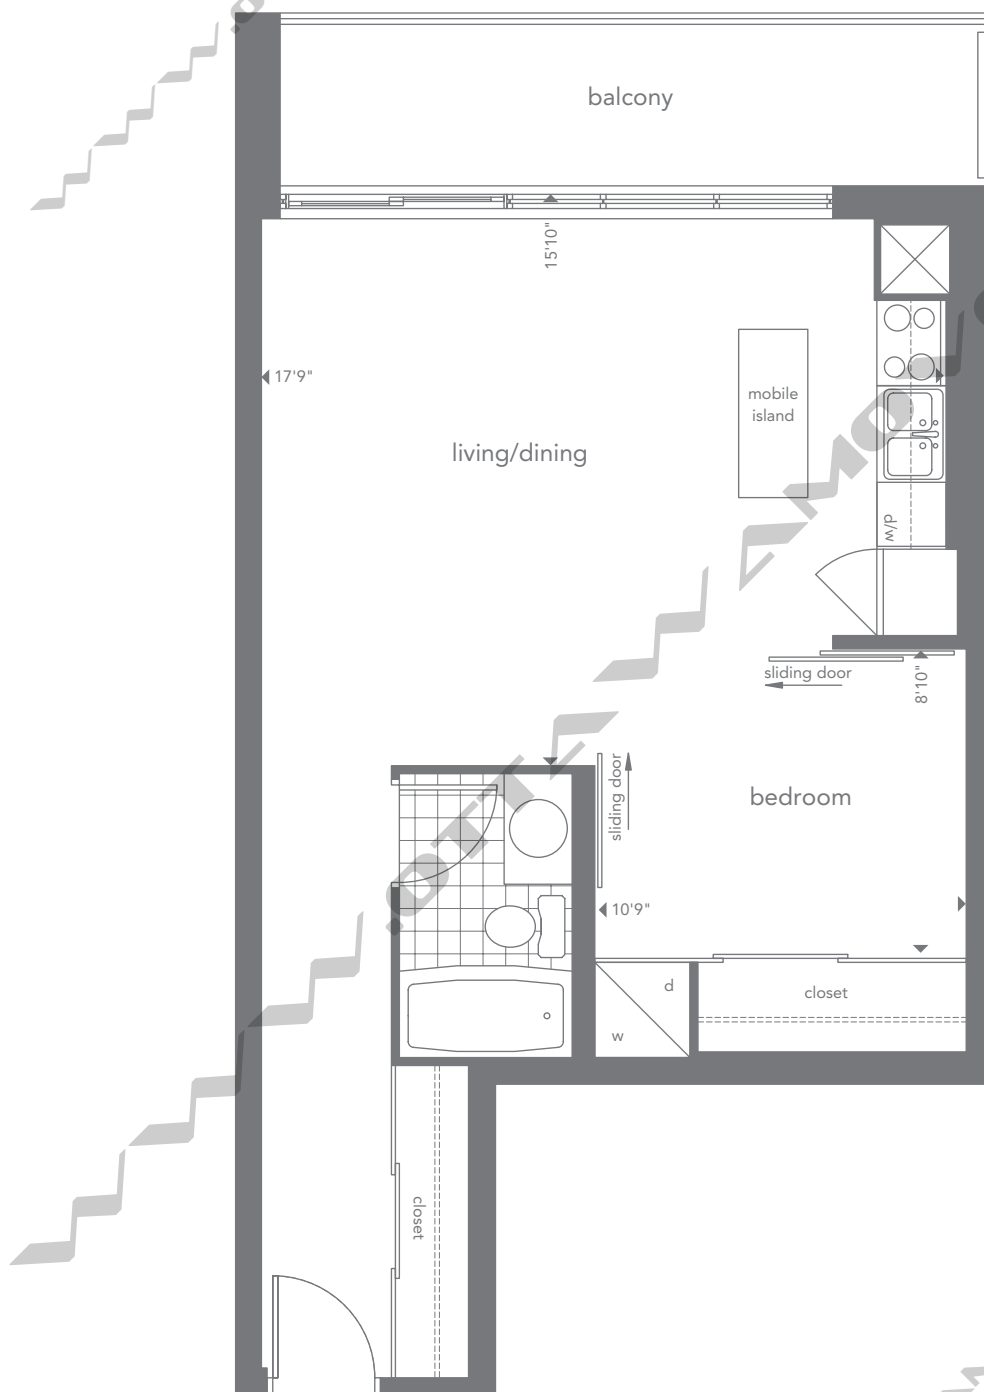

spire 2

621 sq.ft.

balcony 102 sq.ft. | total 723 sq.ft.

04 loft | levels 2-18 | one bedroom | south view

the east market
PHASE 3
THE TOWER

All dimensions, drawings and areas are approximate. Information subject to change without notice. E.&O.E.
Floors are measured in accordance with ON-HWP bulletin #22. Actual living area may vary from floor area stated.