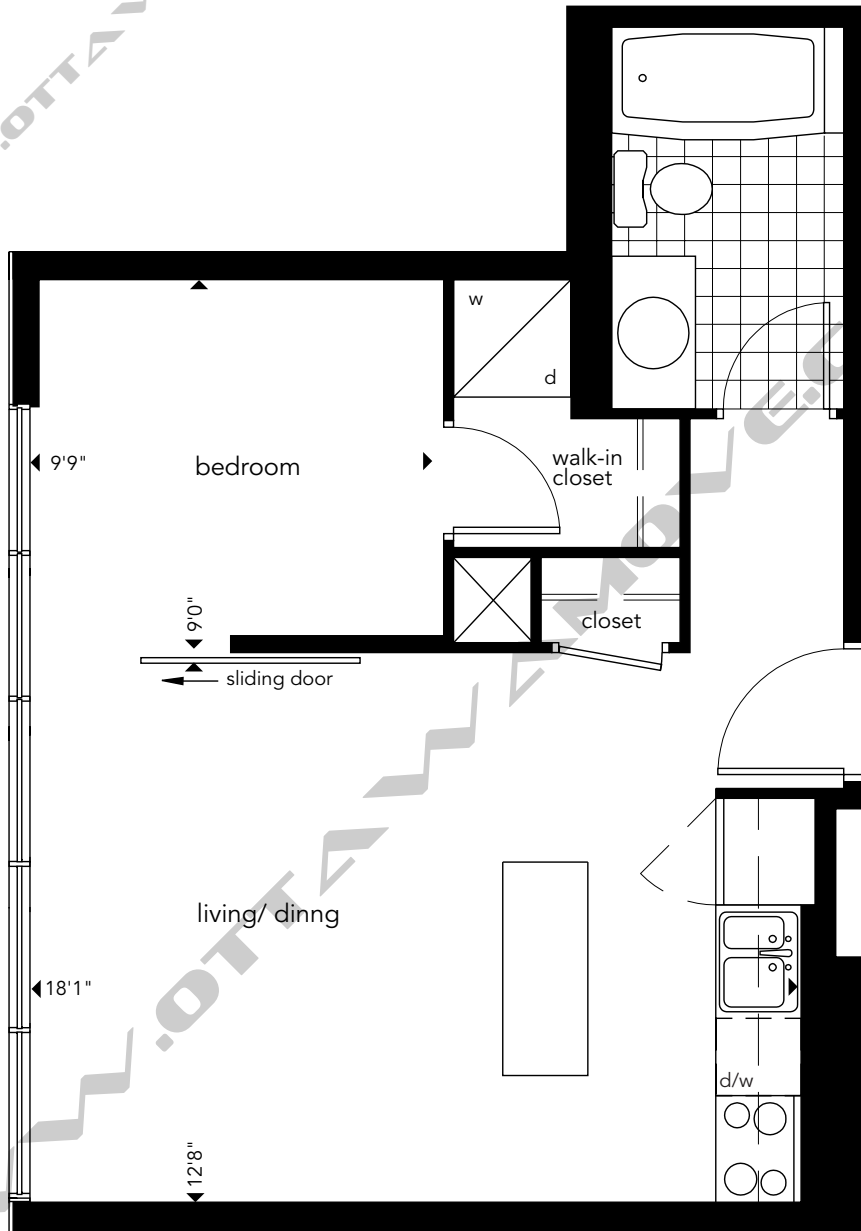

soma

Artists, entertainers and San Francisco's urban cool populate the converted warehouses of the hot South of Market district.

09 loft | levels 3-10 | 485 sq.ft.

york