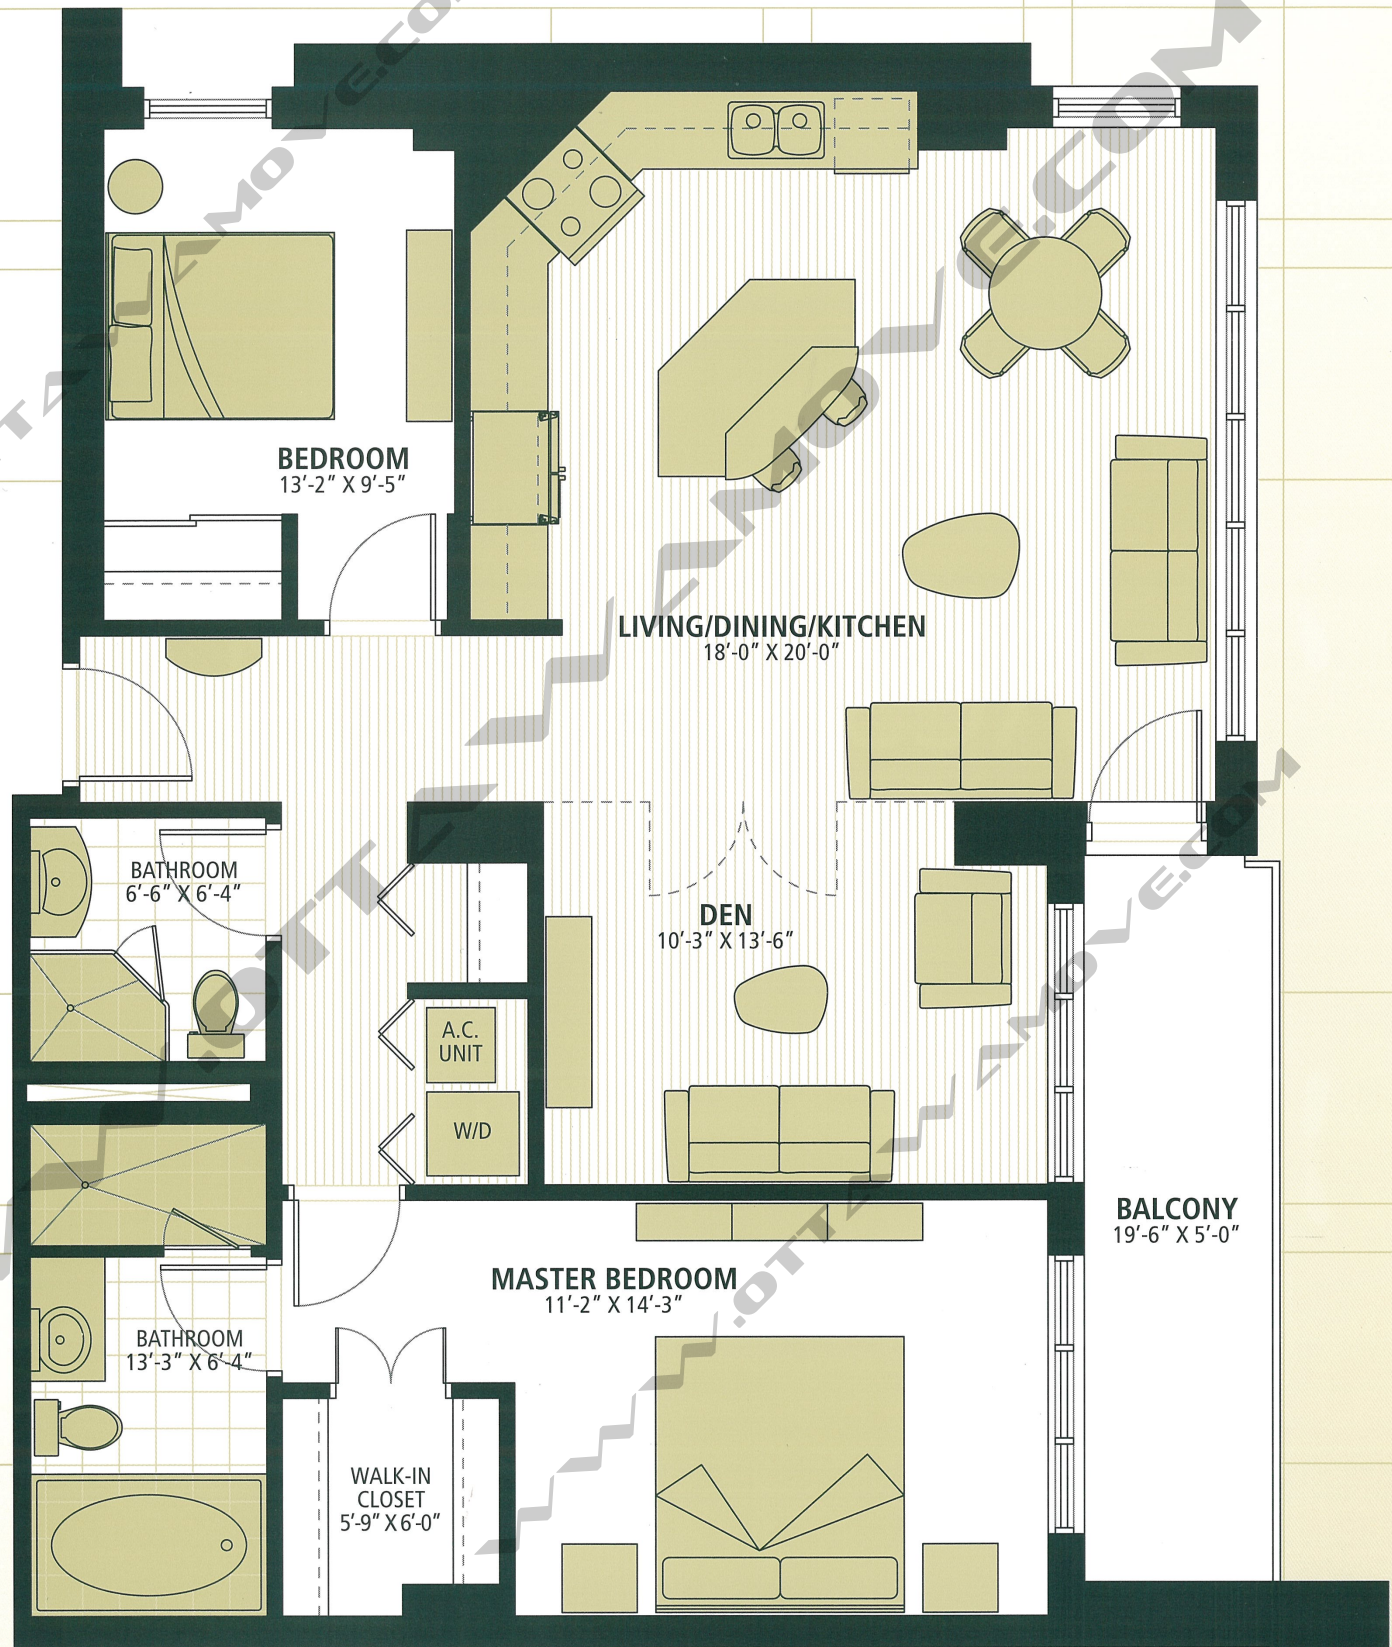

Residence 4

2 Bedroom + Den Condominium, 1,285 Square Feet

Floors 5 to 17

E & OE Variations May Apply