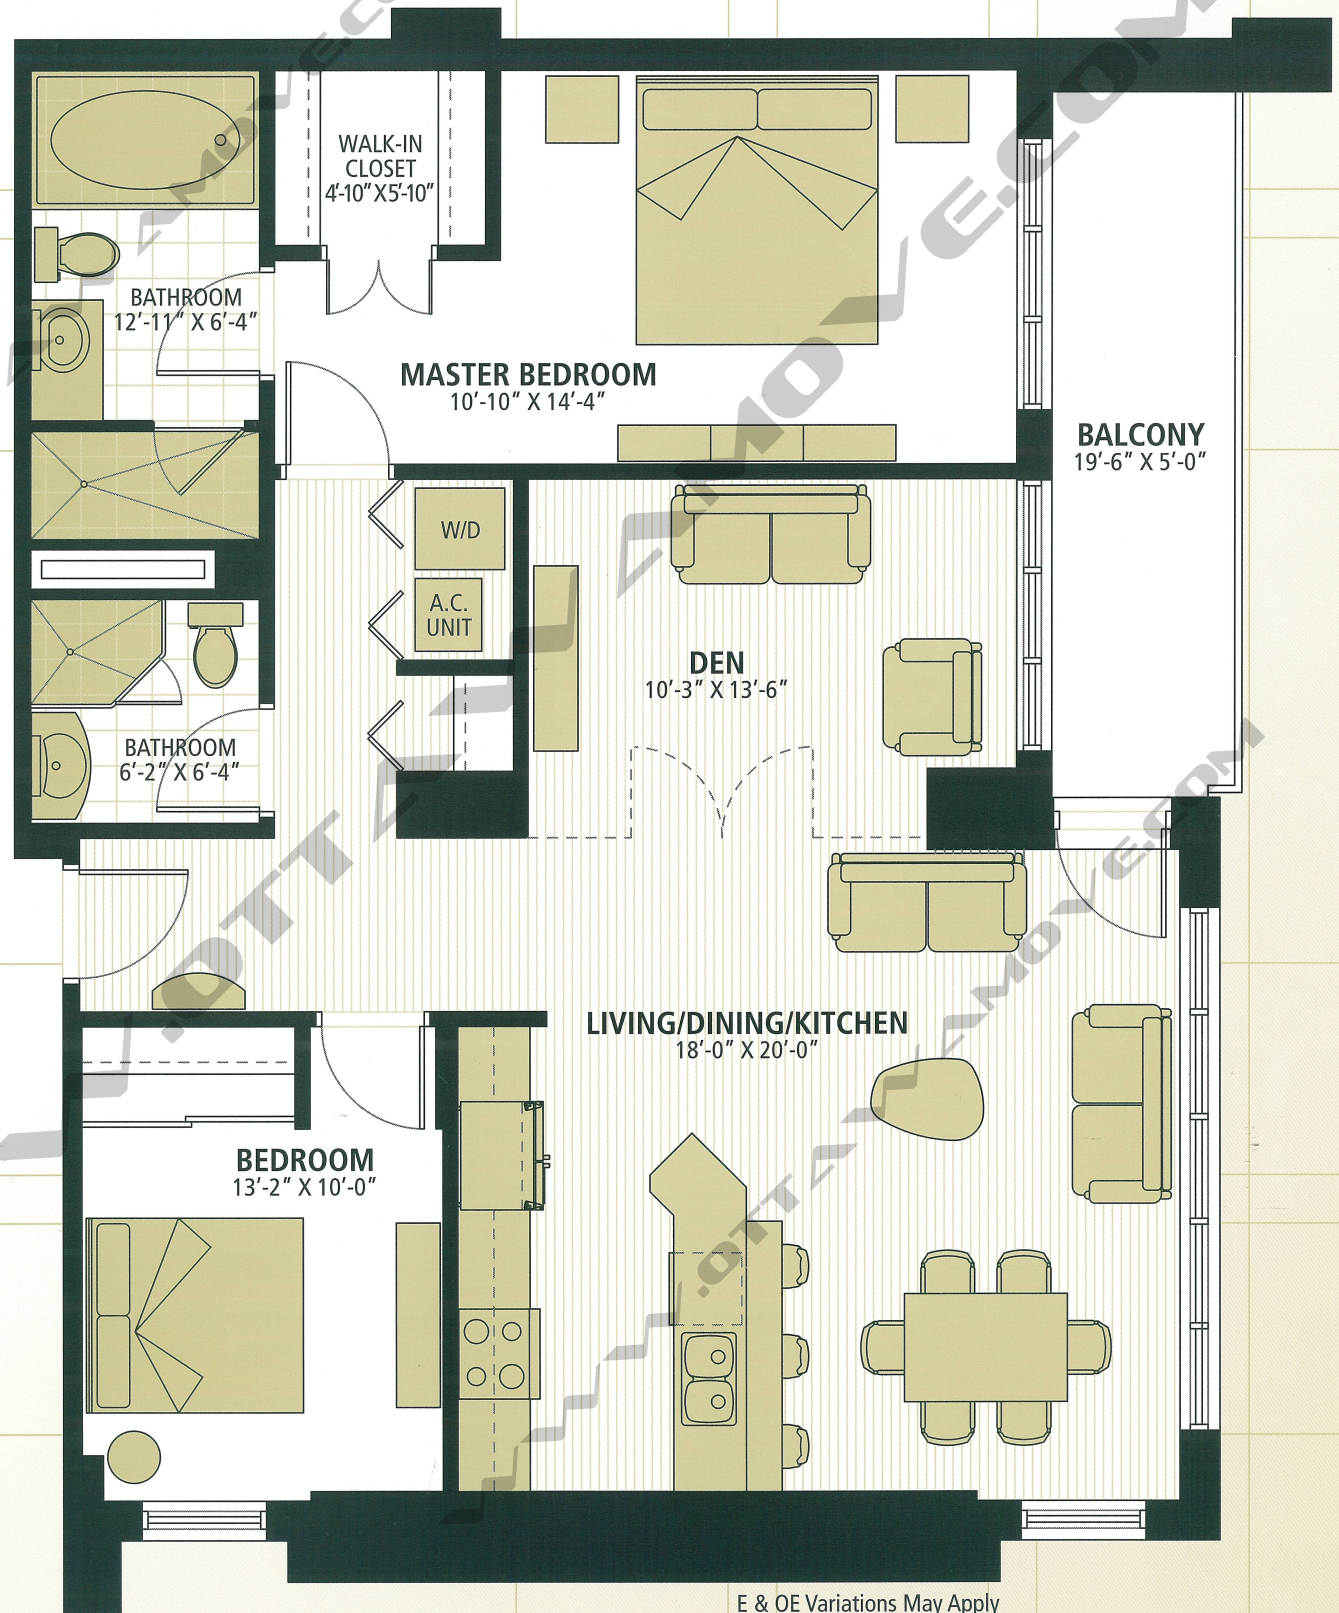

Residence 1

2 Bedroom + Den Condominium, 1,276 Square Feet

Floors 5 to 17

E & OE Variations May Apply