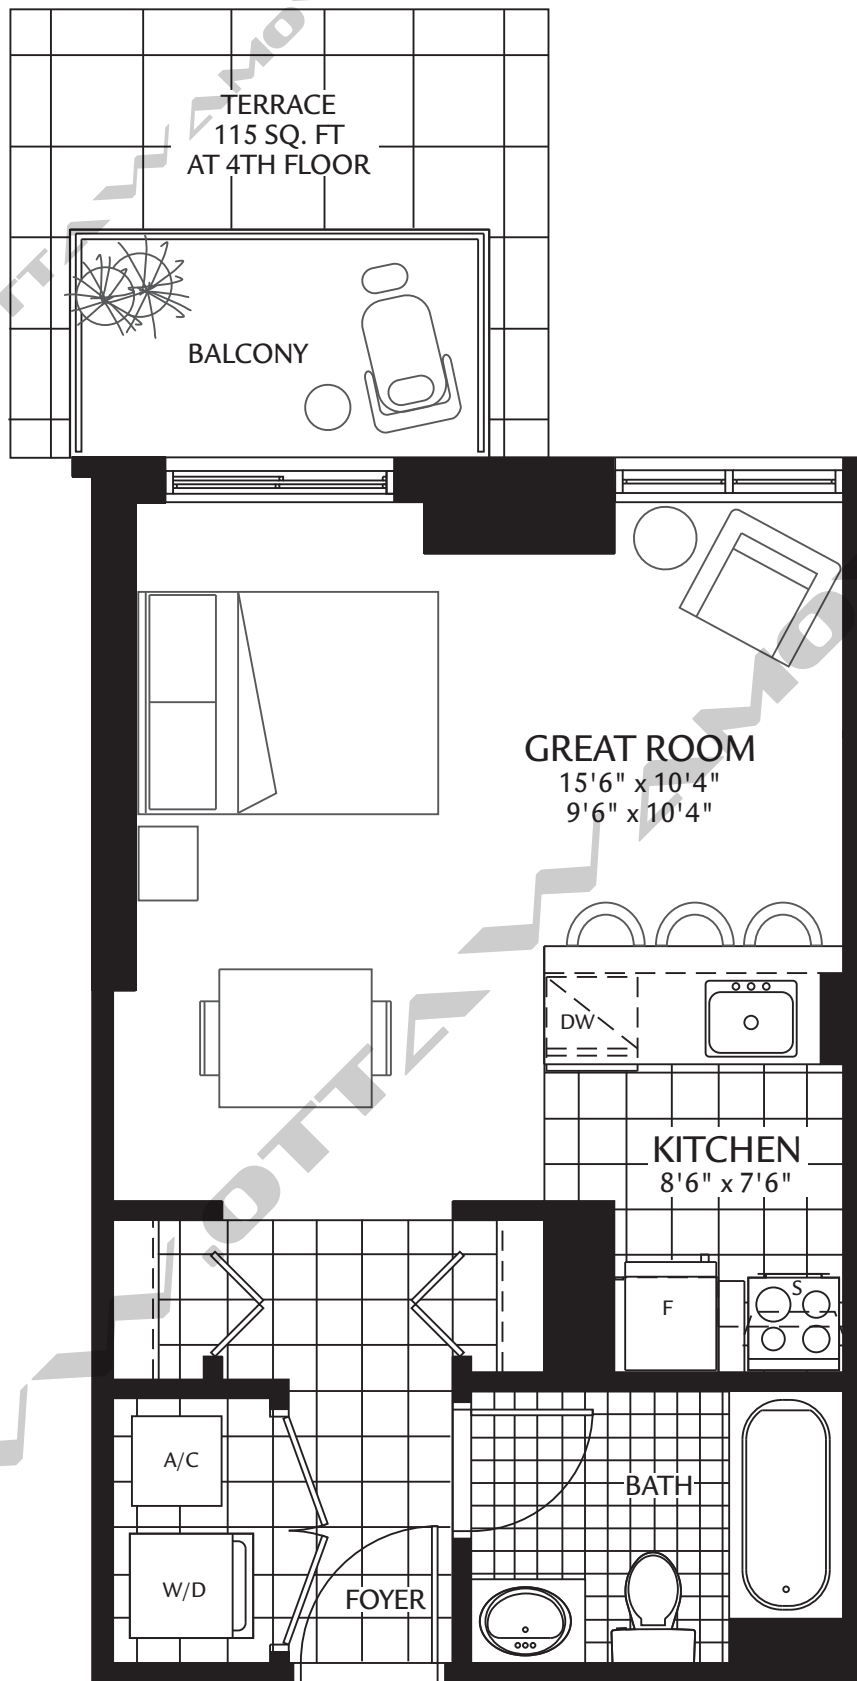

THE

Broadway

1 bed

440 square feet
unit 08

4TH, 6TH - 22ND FLOORS