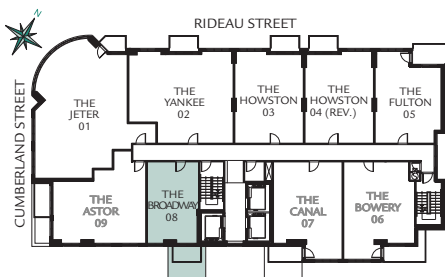

THE

Broadway

1 bed

440 square feet
unit 08

4TH, 6TH - 22ND FLOORS