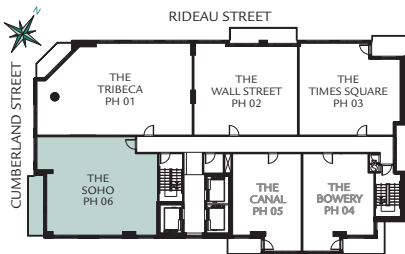

# Soho

2 bed + den

1,170 square feet  
unit 06

PH1-PH2 FLOORS