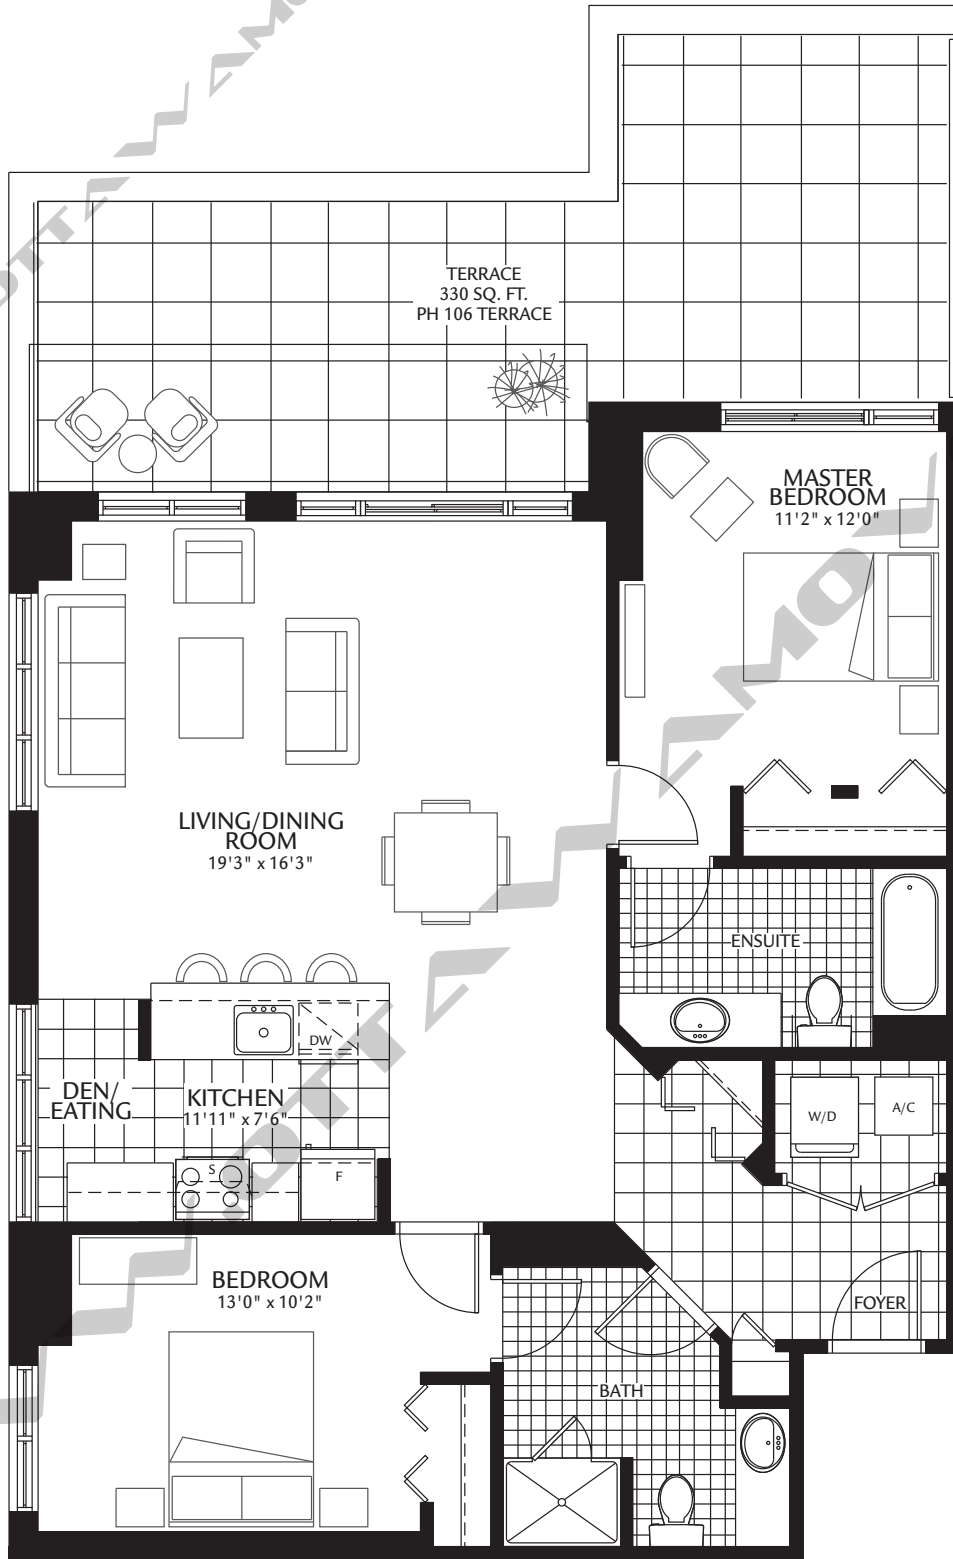

THE

# Soho

2 bed + den

1,170 square feet  
unit 06

PH1-PH2 FLOORS