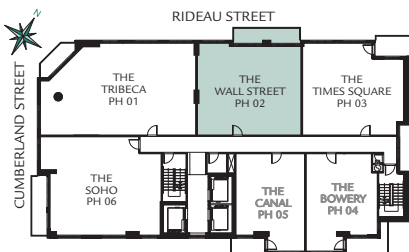

THE

Wall Street

2 bed + den

985 square feet
unit PH02

PH1-PH2 FLOORS