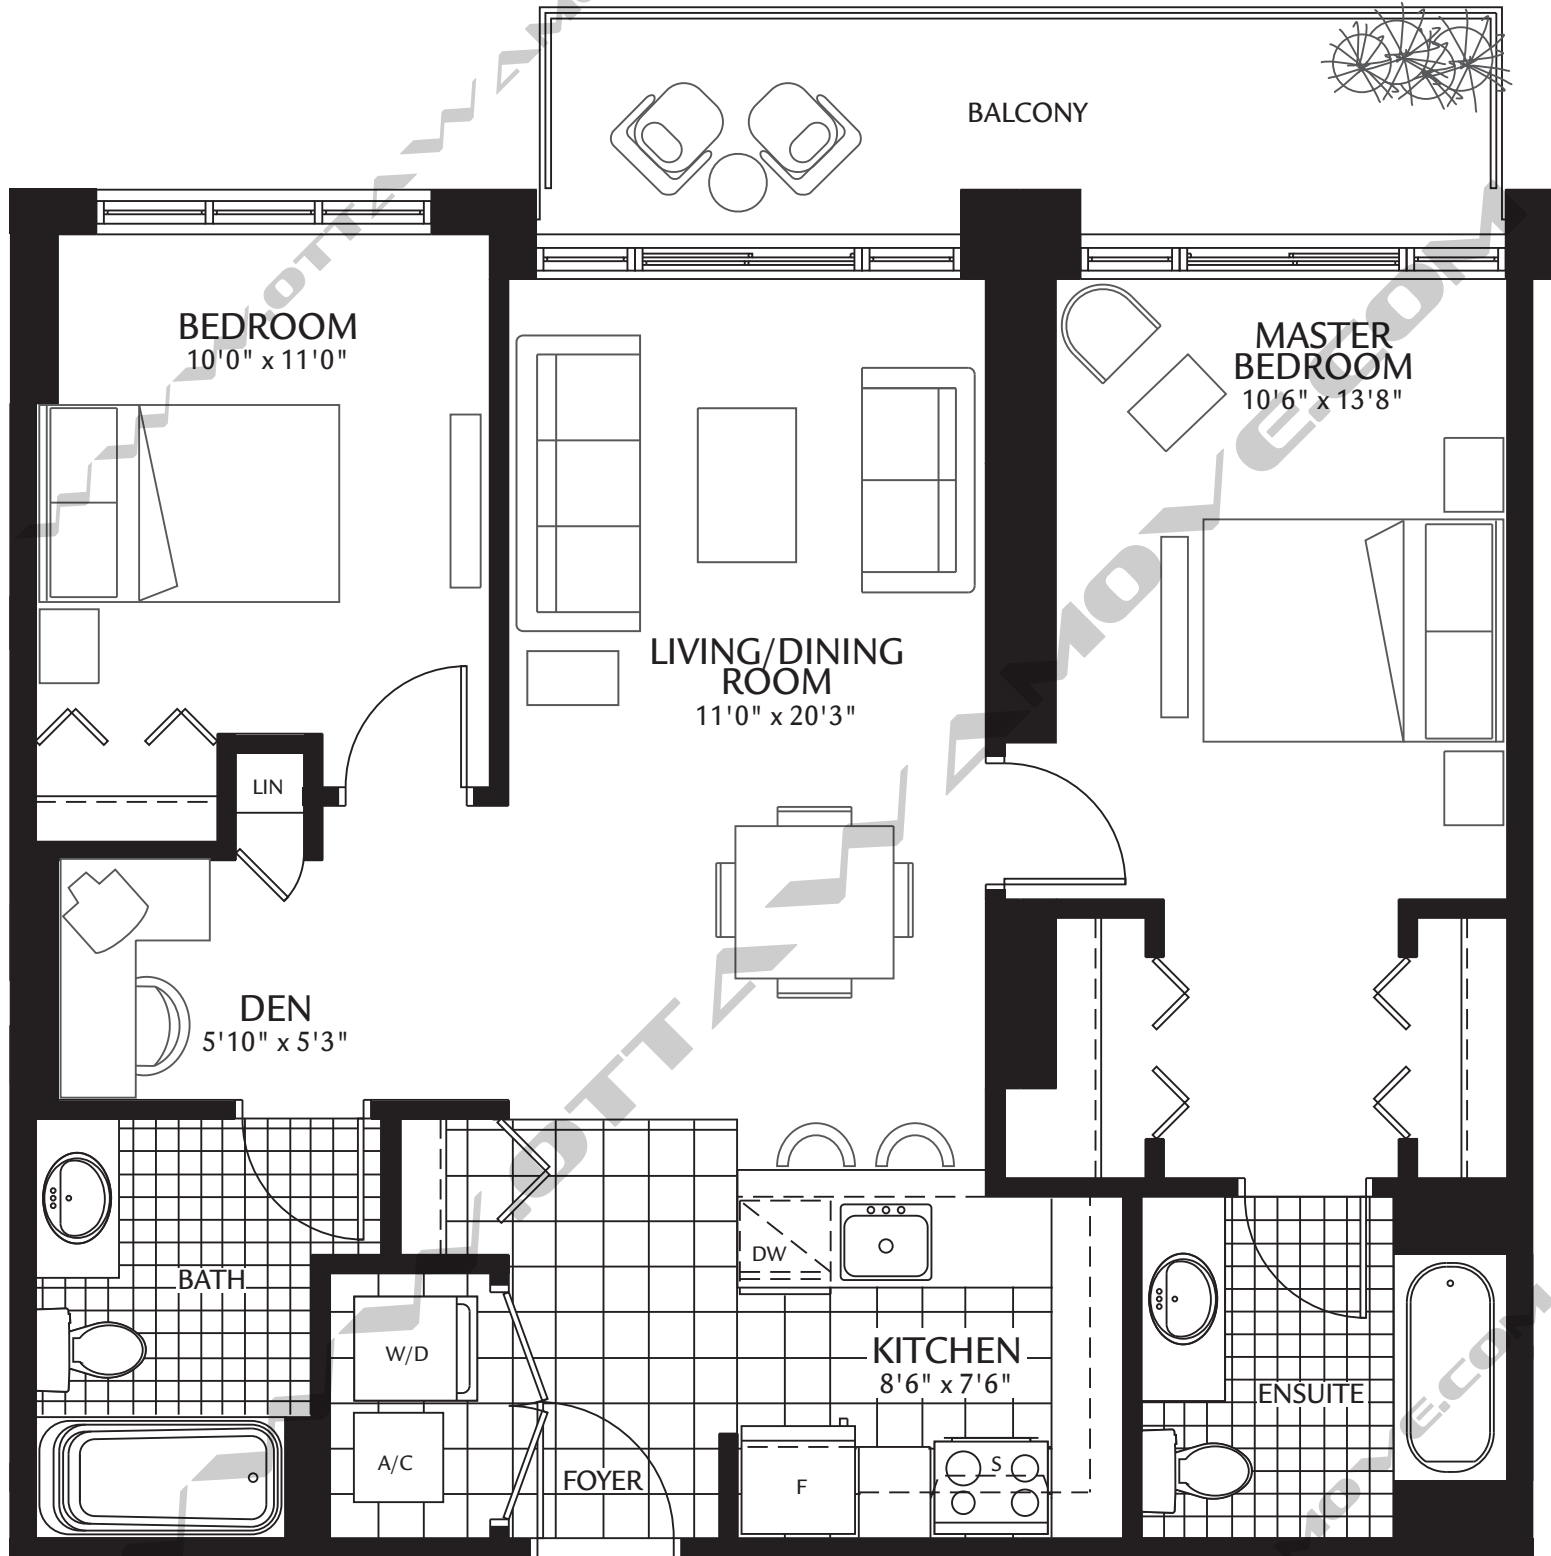

THE

Wall Street

2 bed + den

985 square feet
unit PH02

PH1-PH2 FLOORS