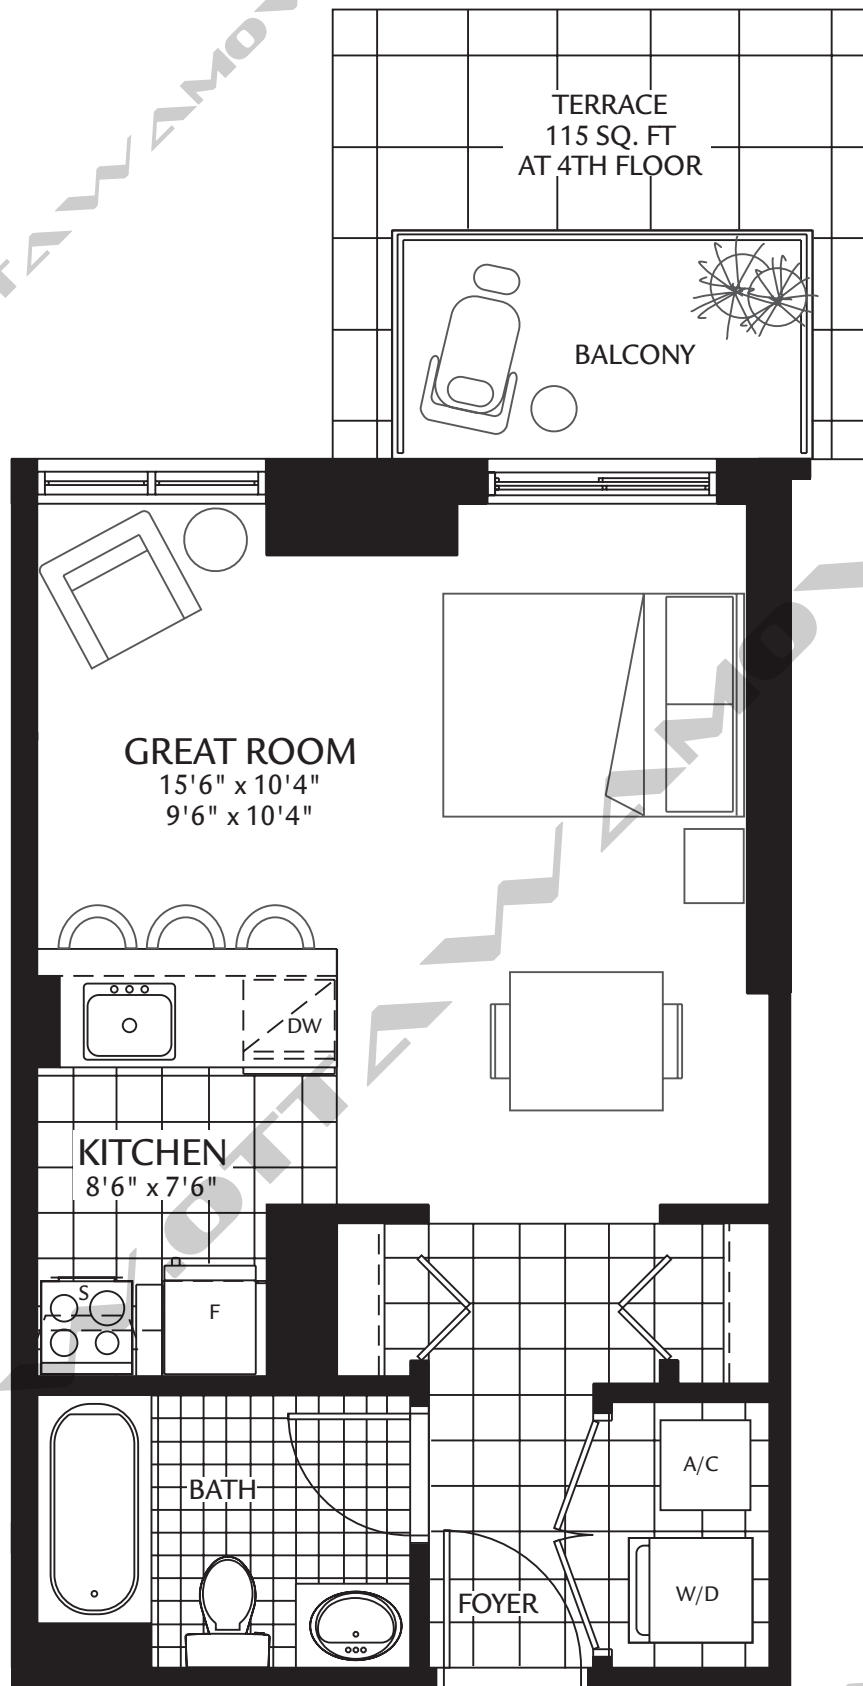

# Broadway

1 bed

440 square feet  
unit 08

3RD - 22ND FLOORS

Plans and specifications are subject to change without notice. Bulkheads and dropped ceilings will be added as required for mechanical, electrical and structural elements. Actual usable floor space may vary from the stated floor area. E. & O.E.

CLARIDGE  
PLAZA