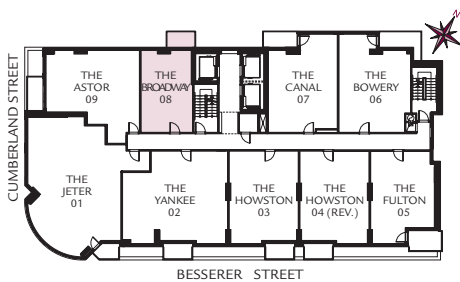

# Broadway

1 bed

440 square feet  
unit 08

3RD - 22ND FLOORS

Plans and specifications are subject to change without notice. Bulkheads and dropped ceilings will be added as required for mechanical, electrical and structural elements. Actual usable floor space may vary from the stated floor area. E. & O.E.

CLARIDGE  
PLAZA