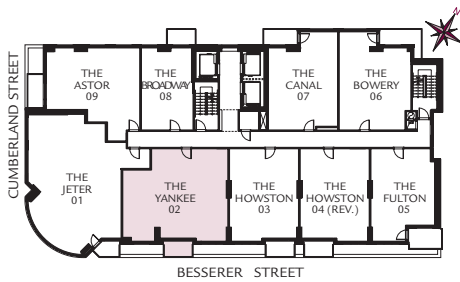

THE

Yankee

2 bed + den

940 square feet
unit 02

2ND - 26TH FLOORS

CLARIDGE
PLAZA

Plans and specifications are subject to change without notice. Bulkheads and dropped ceilings will be added as required for mechanical, electrical and structural elements. Actual usable floor space may vary from the stated floor area. E. & O.E.