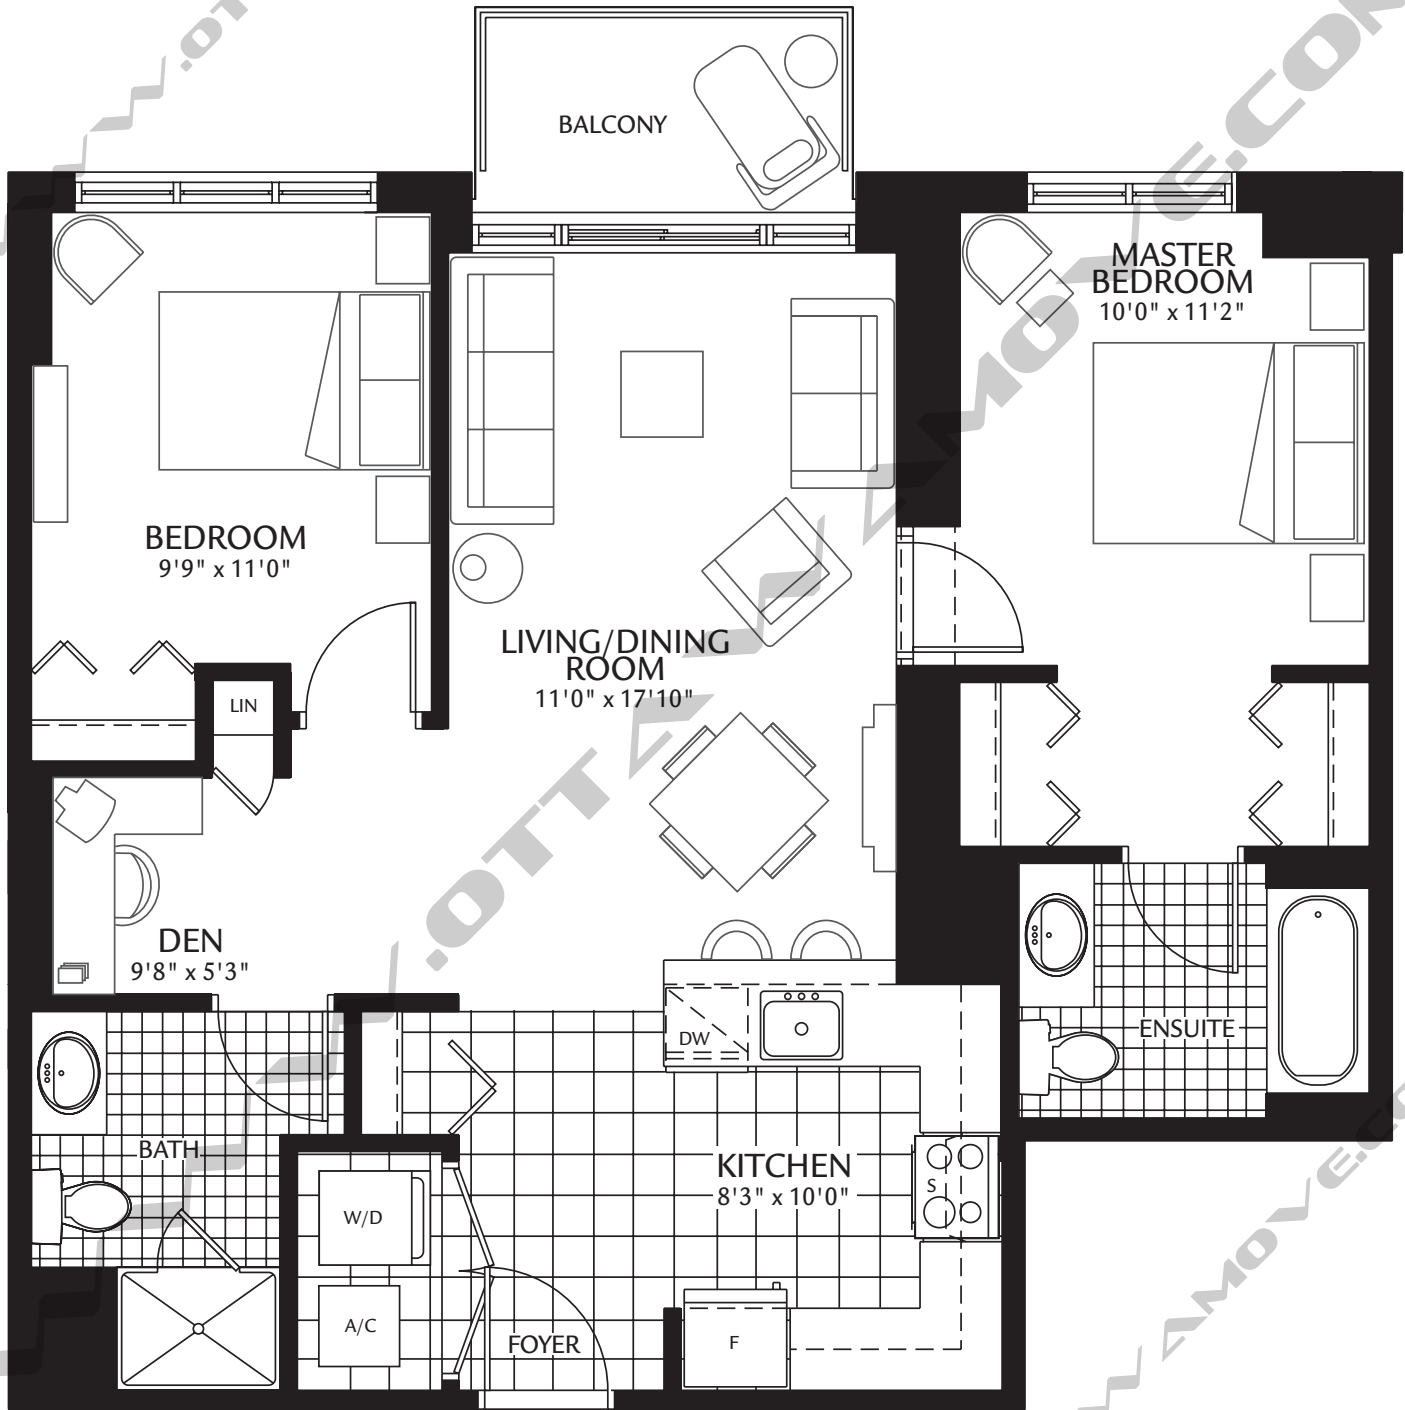

THE

Yankee

2 bed + den

940 square feet
unit 02

2ND - 26TH FLOORS

CLARIDGE
PLAZA

Plans and specifications are subject to change without notice. Bulkheads and dropped ceilings will be added as required for mechanical, electrical and structural elements. Actual usable floor space may vary from the stated floor area. E. & O.E.