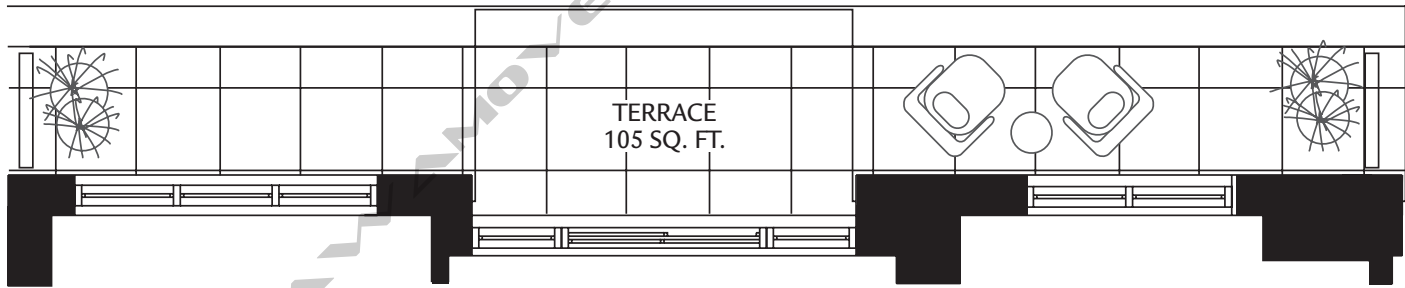

THE

Yankee

2 bed + den

940 square feet
unit 02

2ND - 26TH FLOORS

CLARIDGE
PLAZA

Plans and specifications are subject to change without notice. Bulkheads and dropped ceilings will be added as required for mechanical, electrical and structural elements. Actual usable floor space may vary from the stated floor area. E. & O.E.