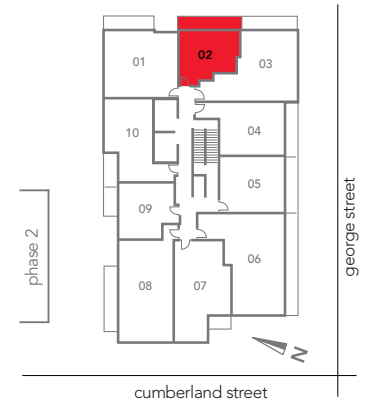

# lowertown

443 sq.ft.

balcony 123 sq.ft. | total 566 sq.ft.

02 loft | levels 3-18 | junior one bedroom | east view

the east market  
**PHASE 3**  
**THE TOWER**

All dimensions, drawings and areas are approximate. Information subject to change without notice. E.&O.E.  
Floors are measured in accordance with ONHWP bulletin #22. Actual living area may vary from floor area stated.