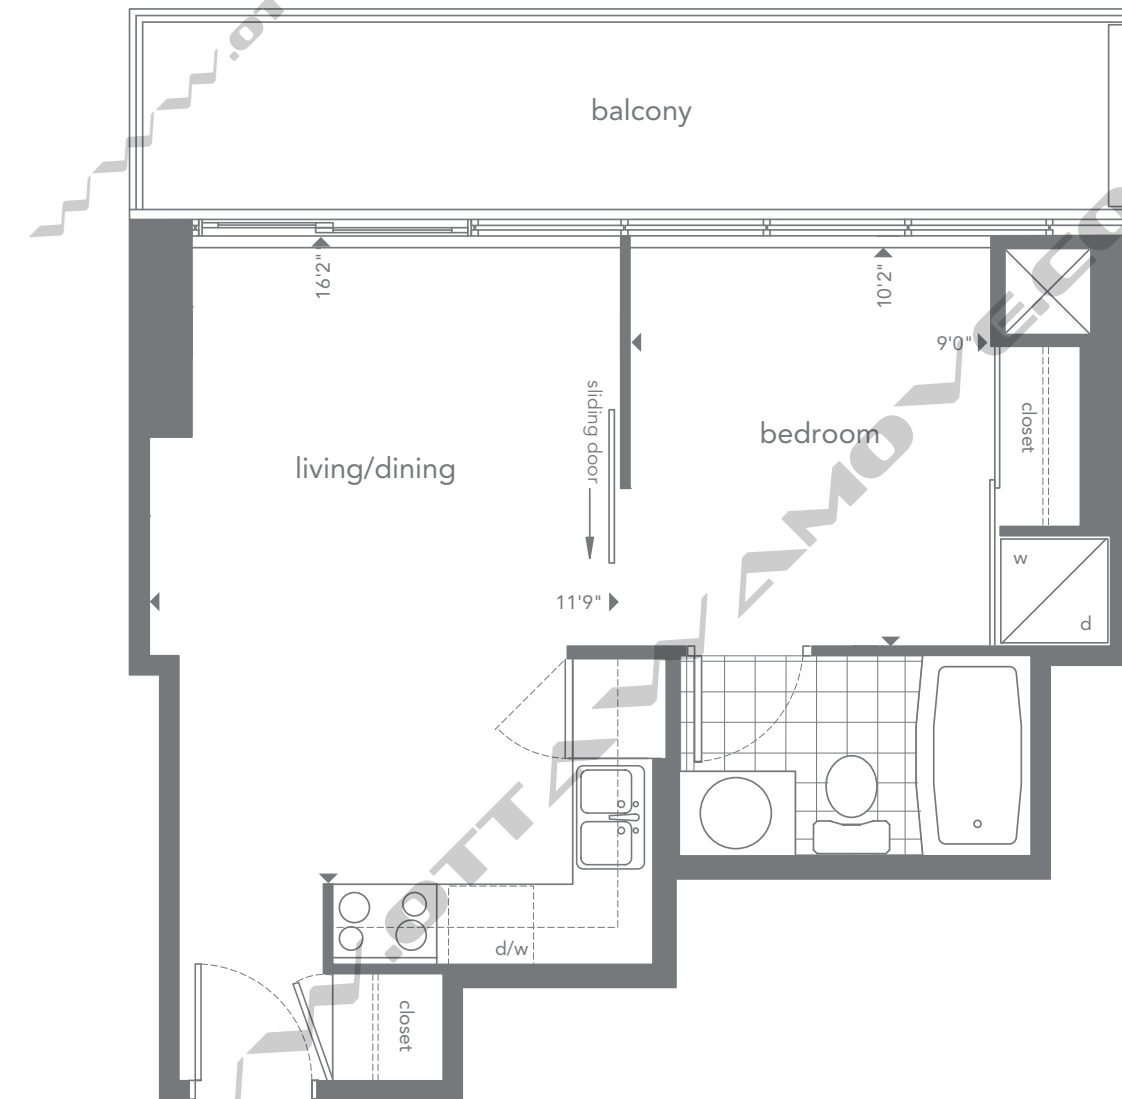

# lowertown

443 sq.ft.

balcony 123 sq.ft. | total 566 sq.ft.

02 loft | levels 3-18 | junior one bedroom | east view

the east market  
**PHASE 3**  
**THE TOWER**

All dimensions, drawings and areas are approximate. Information subject to change without notice. E.&O.E.  
Floors are measured in accordance with ONHWP bulletin #22. Actual living area may vary from floor area stated.