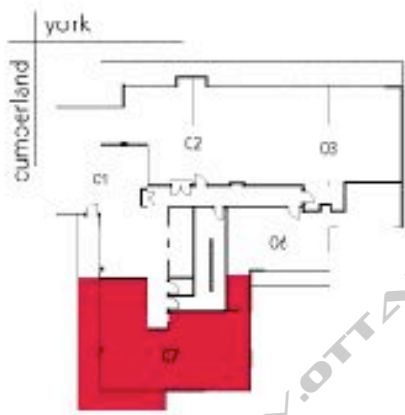

plateau

ower PH | 07 | cft | levels 11-13 | 1091 sq.ft.

Stretching out from Mount Royal to the Stade Olympique, Le Plateau is Montreal's groovy neighbourhood of choice.

level 11

level 12-13