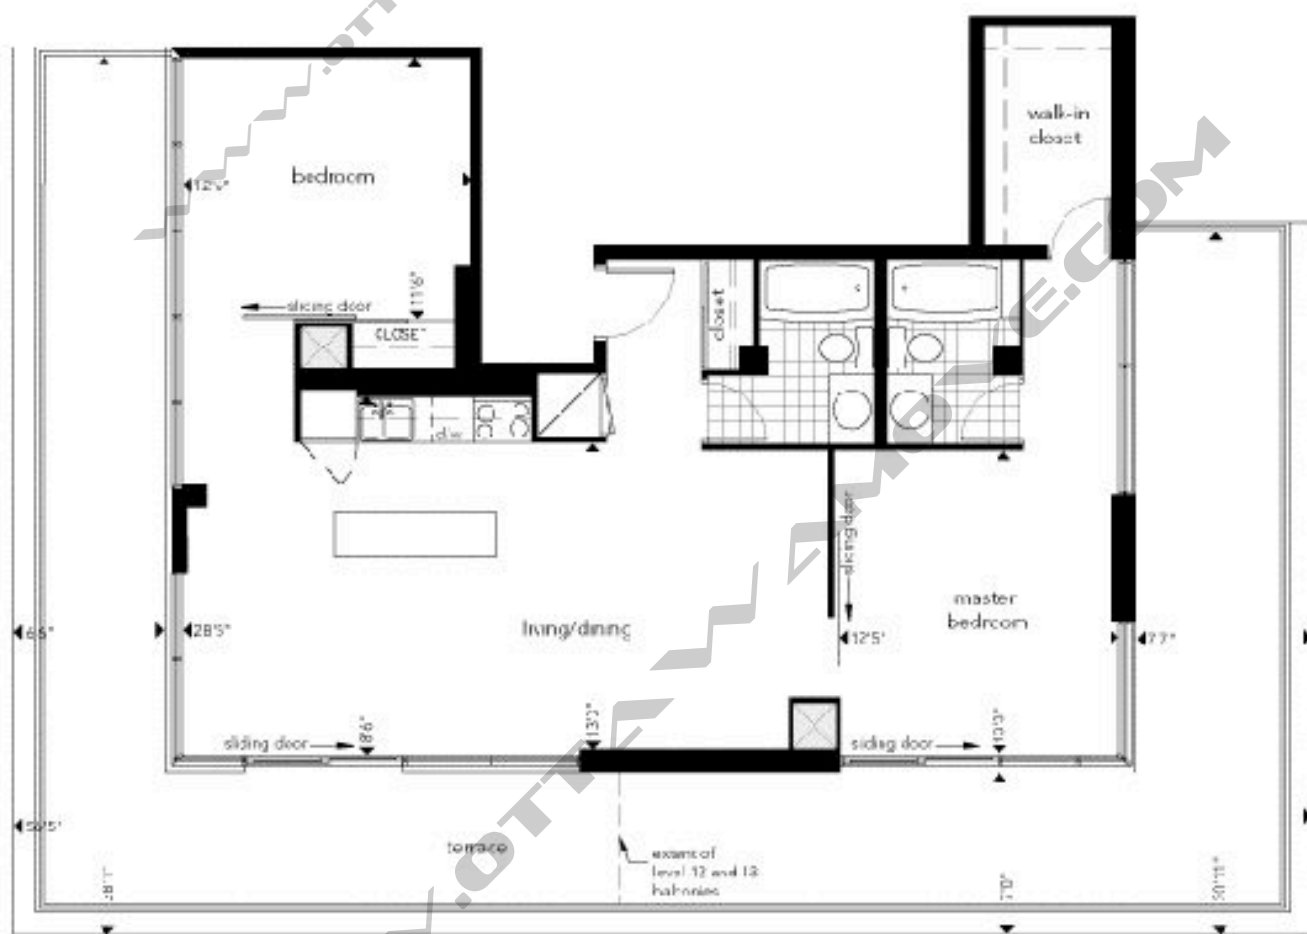

plateau

ower PH | 07 | cft | levels 11-13 | 1091 sq.ft.

Stretching out from Mount Royal to the Stade Olympique, Le Plateau is Montreal's groovy neighbourhood of choice.

level 11

level 12-13