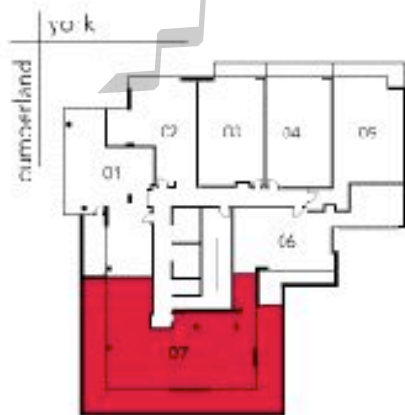

plateau

ower PH | 07 | cft | levels 11-13 | 1091 sq.ft.

Stretching out from Mount Royal to the Stade Olympique, Le Plateau is Montreal's groovy neighbourhood of choice.

level 11

level 12-13